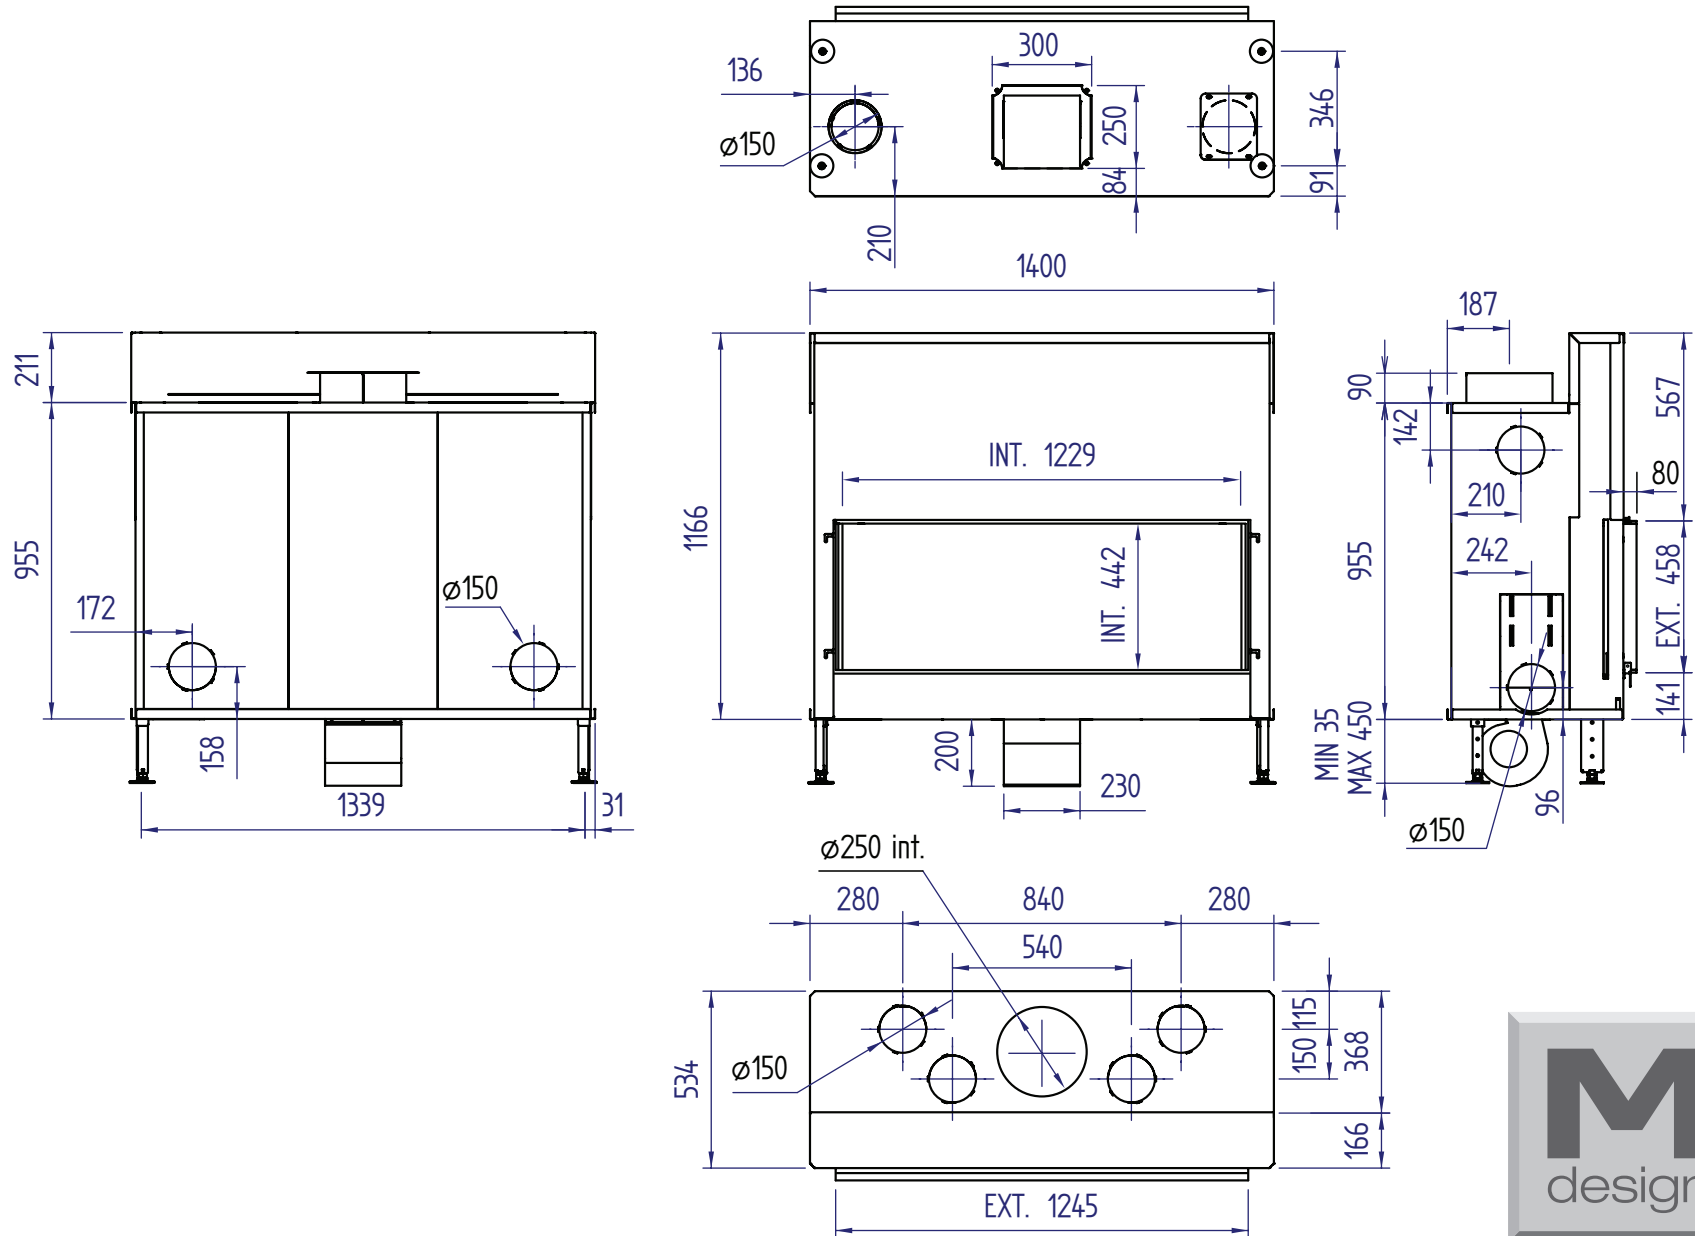

Luna Diamond 1300 H

PASSION FOR FIRE