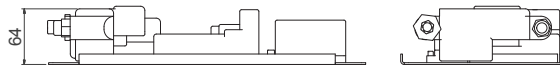

8. Drawings

Nearbox

external gas unit

Underbox

Gas unit under the appliance

version with nearbox

	A	B	C	D
Interra 60	600	478	497,5	363
Interra 68	680	558	547,5	413
Interra 74	745	623	597,5	463

version with underbox