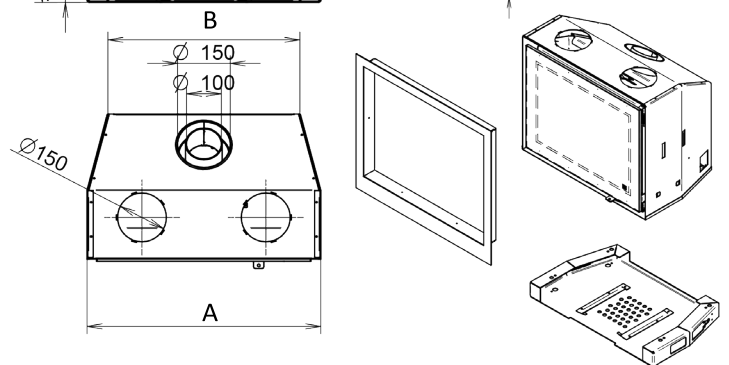

8. Drawings

Nearbox

external gas unit

Underbox

Gas unit under the appliance

version with nearbox

	A	B	C	D
Interra 60	600	478	497,5	363
Interra 68	680	558	547,5	413
Interra 74	745	623	597,5	463

version with underbox