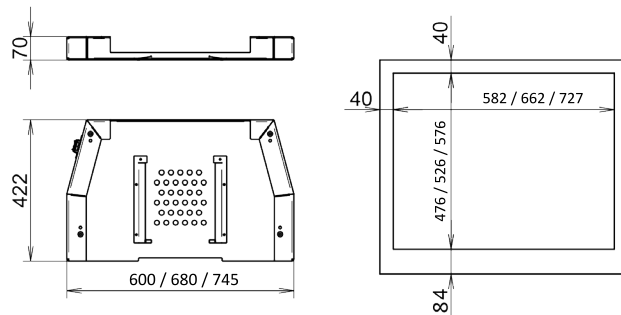

8. Drawings

Nearbox

external gas unit

Underbox

Gas unit under the appliance

version with nearbox

	A	B	C	D
Interra 60	600	478	497,5	363
Interra 68	680	558	547,5	413
Interra 74	745	623	597,5	463

version with underbox

	A	B	C	D
Interra 60	600	478	567,5	433
Interra 68	680	558	617,5	483
Interra 74	745	623	667,5	533