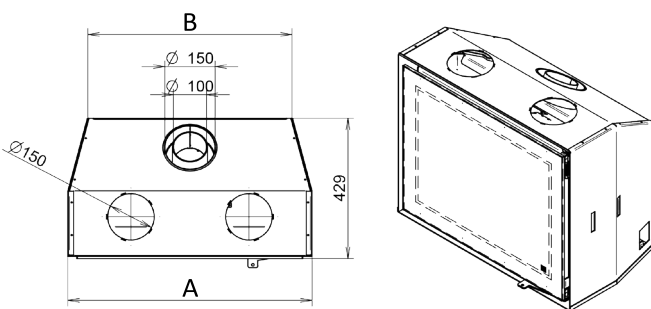

8. Drawings

Nearbox

external gas unit

Underbox

Gas unit under the appliance

version with nearbox

	A	B	C	D
Interra 60	600	478	497,5	363
Interra 68	680	558	547,5	413
Interra 74	745	623	597,5	463

version with underbox