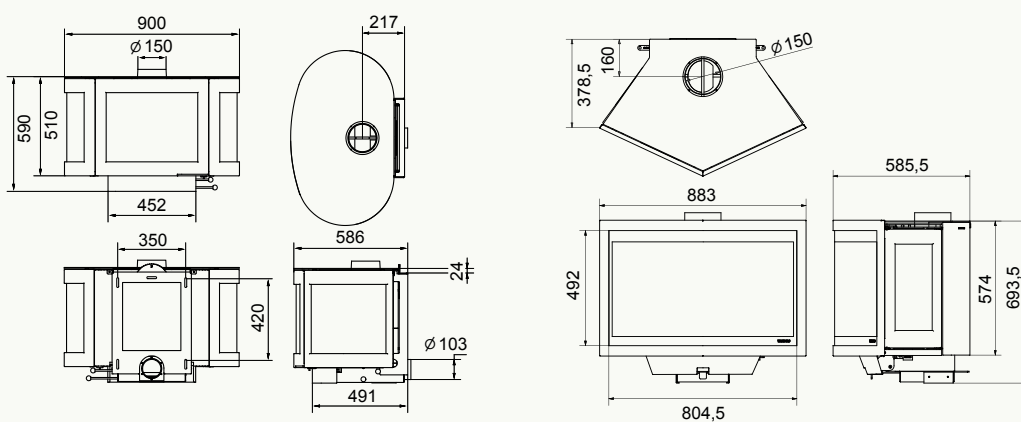

Black Pearl / Black Diamond

Black Pearl

Black Diamond