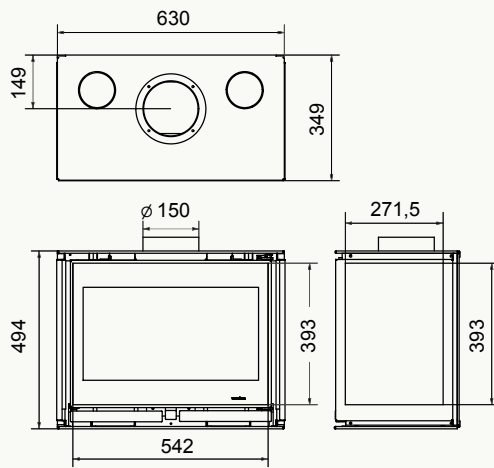

S 60 corner

S 75 corner

S 75 corner

S60 corner: Black | 5-7 kW

S75 corner: Black | 8-10 kW

wanders
fires & stoves

Square 60

Square 60 trilateral