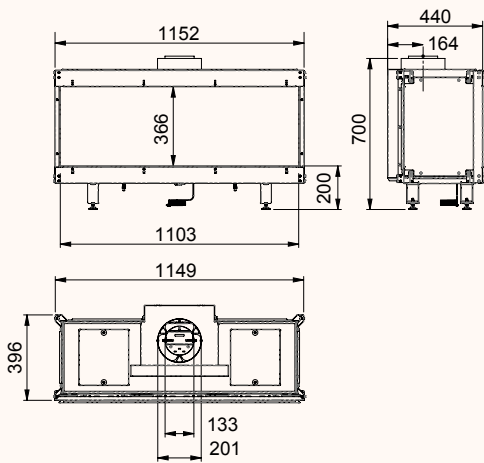

Danta 1100 / 1400

Danta 1100

Danta 1400