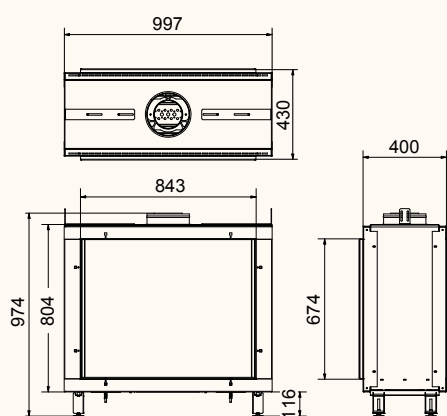

Douglas

Douglas