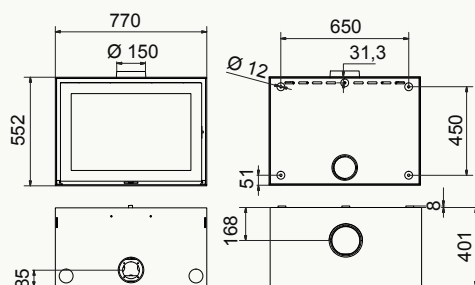

S 75 Black Edition