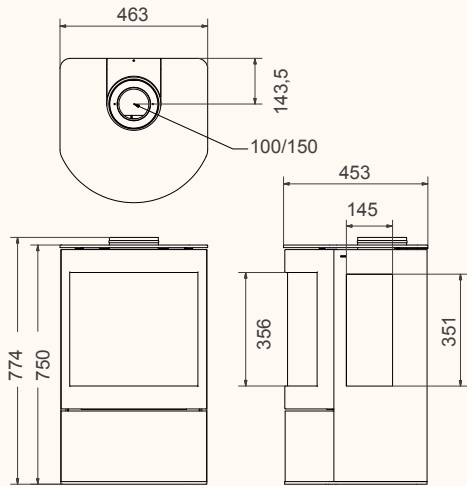

Balsa

Balsa 75