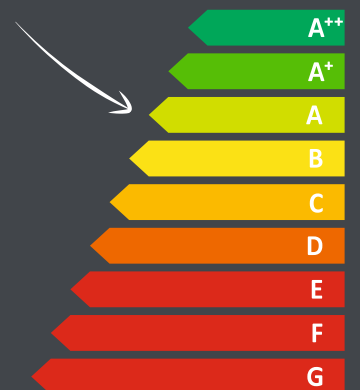

wanders
fires & stoves