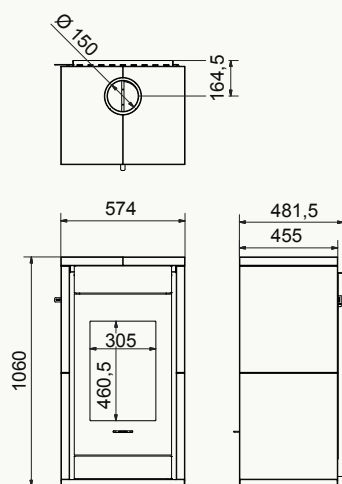

Pecan eco

Pecan eco S