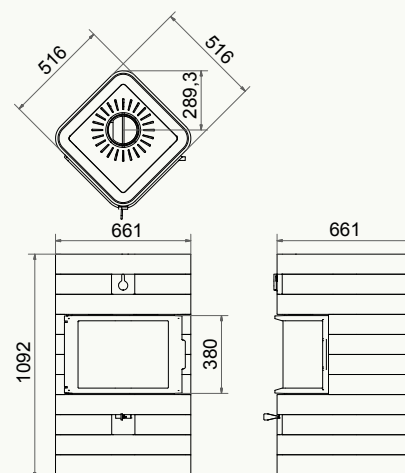

Platane concrete