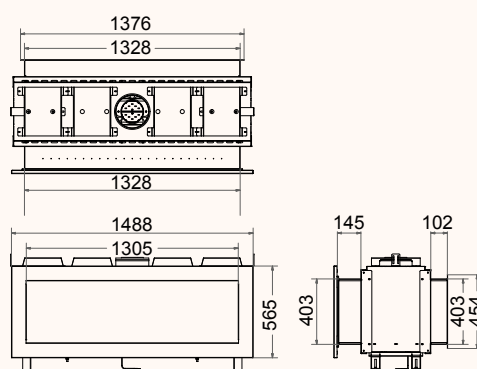

Koto

Koto

Koto inside/outside