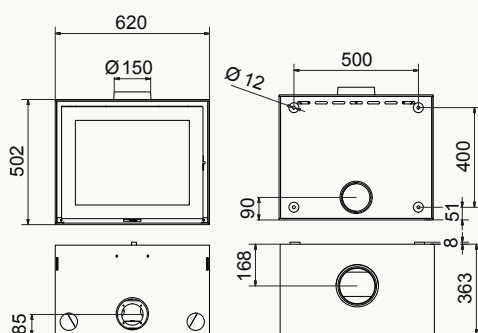

S Black Edition / Ruby

S 60 Black Edition