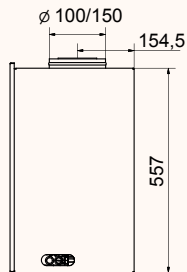

Square 40G

Square 40G Wall

Square 40G left

Black | In: 5,3 kW

wanders
fires & stoves

Square 60G

Square 60G front

Square 60G left/right