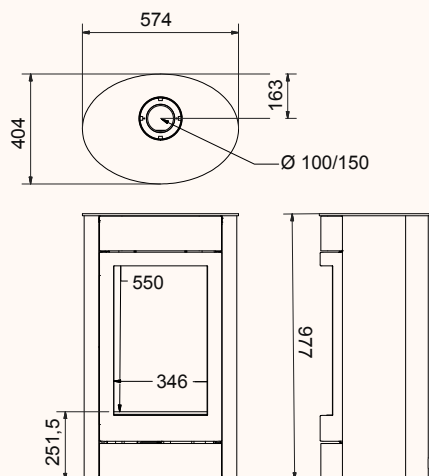

Tali

Tali

Black | In: 6,2 kW