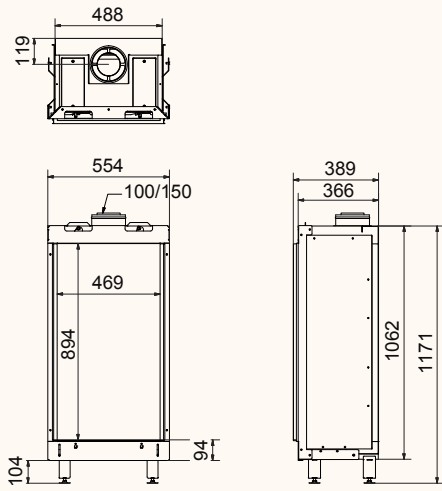

Lenga 500

Lenga 500 A