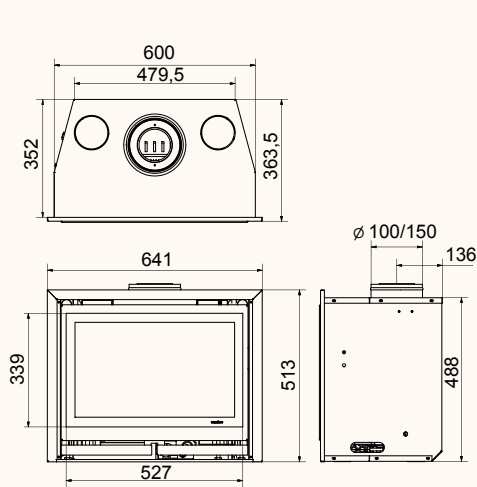

Square 40G

Square 40G Wall

Square 40G left

Black | In: 5,3 kW

wanders
fires & stoves

Square 60G

Square 60G front

Square 60G left/right