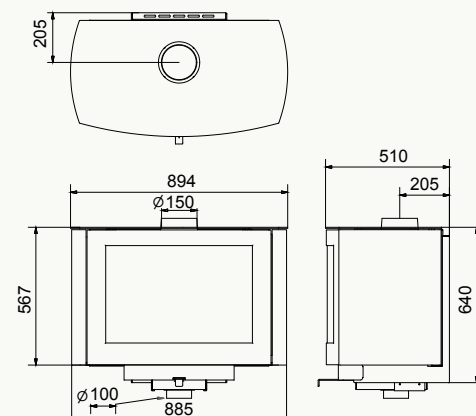

S Black Edition / Ruby

S 60 Black Edition

S 75 Black Edition

Ruby