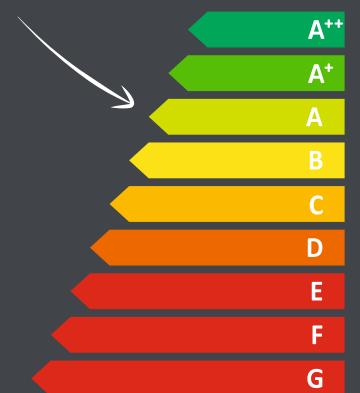

wanders
fires & stoves