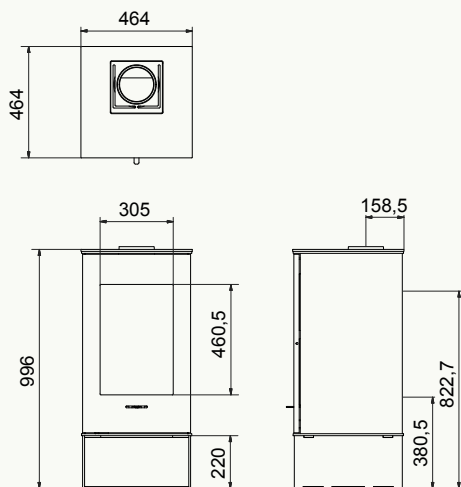

Square 75 tunnel: Black | 10-12 kW

Jules: Black | 10-12 kW

wanders
fires & stoves

Elm

Elm original

Elm base M

Elm base L

Elm original