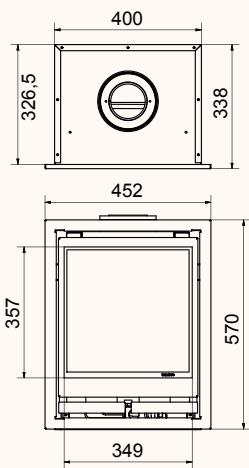

Square 40G

Square 40G Wall

Square 40G left

Black | In: 5,3 kW

wanders
fires & stoves

Square 60G

Square 60G front

Square 60G left/right