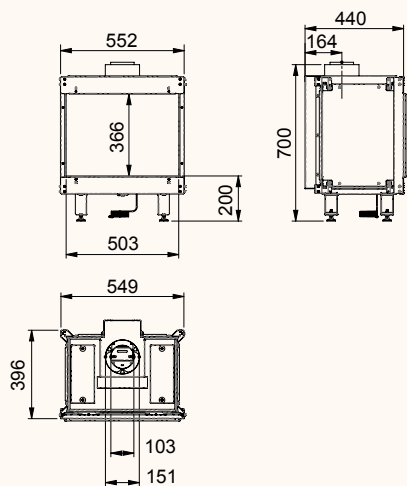

Danta 500 / 800

Danta 500