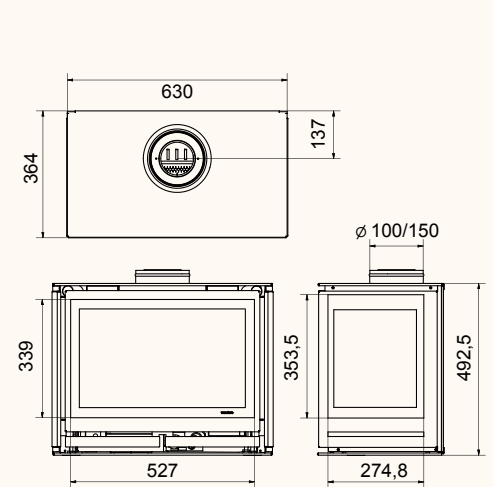

Square 60G trilateral