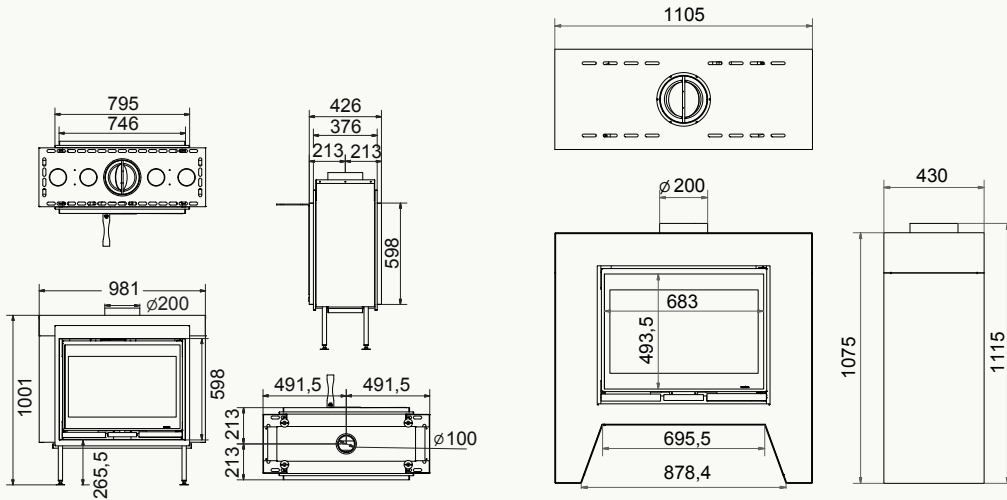

Square 60 front

Square 60 front

Square 60 trilateral

Square 60 front: Black | 5-7 kW

wanders
fires & stoves

Square 75 tunnel / Jules

Square 75 tunnel

Jules