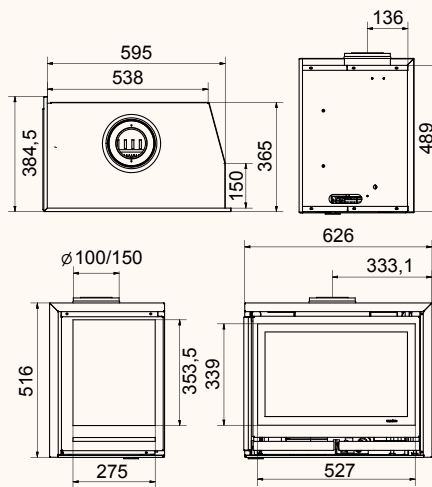

Square 40G

Square 40G Wall

Square 40G left

Black | In: 5,3 kW

wanders
fires & stoves

Square 60G

Square 60G front

Square 60G left/right