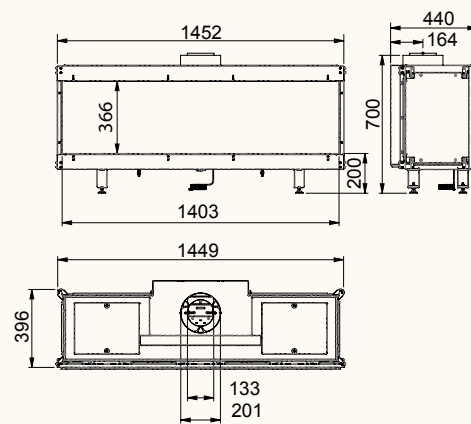

Danta 1100 / 1400

Danta 1100

Danta 1400