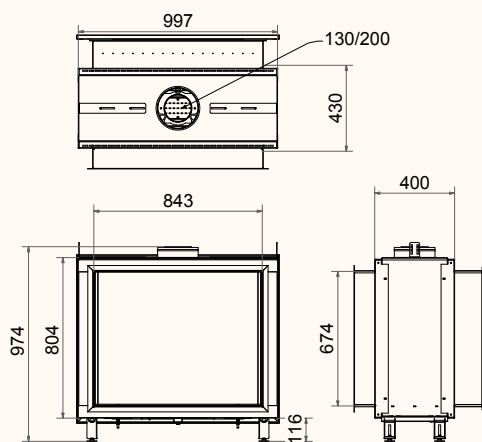

Douglas inside/outside