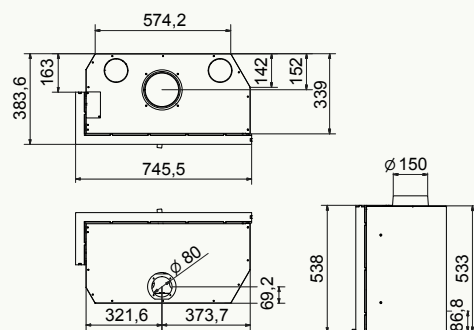

Ø 150	% 77,0	→	🔌	B ²
Ø 150	% 79,0	→	🔌	B ²
Ø 150	% 75,0	→	🔌	B ²

W i²

Energy Efficiency Scale:

- A⁺⁺
- A⁺
- A** ←
- B
- C
- D
- E
- F
- G

wanders
fires & stoves

S 60 / 75 corner

S 60 corner

S 75 corner