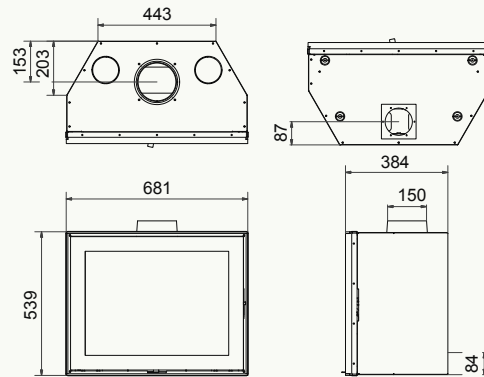

S 60 front

S 68 front

S 75 front

S 60 front

S 75 front

S 60 front

S 75 front

S60 front: Black | 5-7 kW
 S68 front: Black | 6-8 kW
 S75 front: Black | 8-10 kW