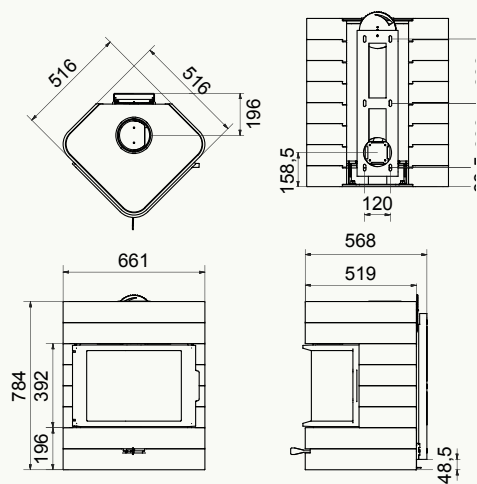

Platane

Platane concrete wall