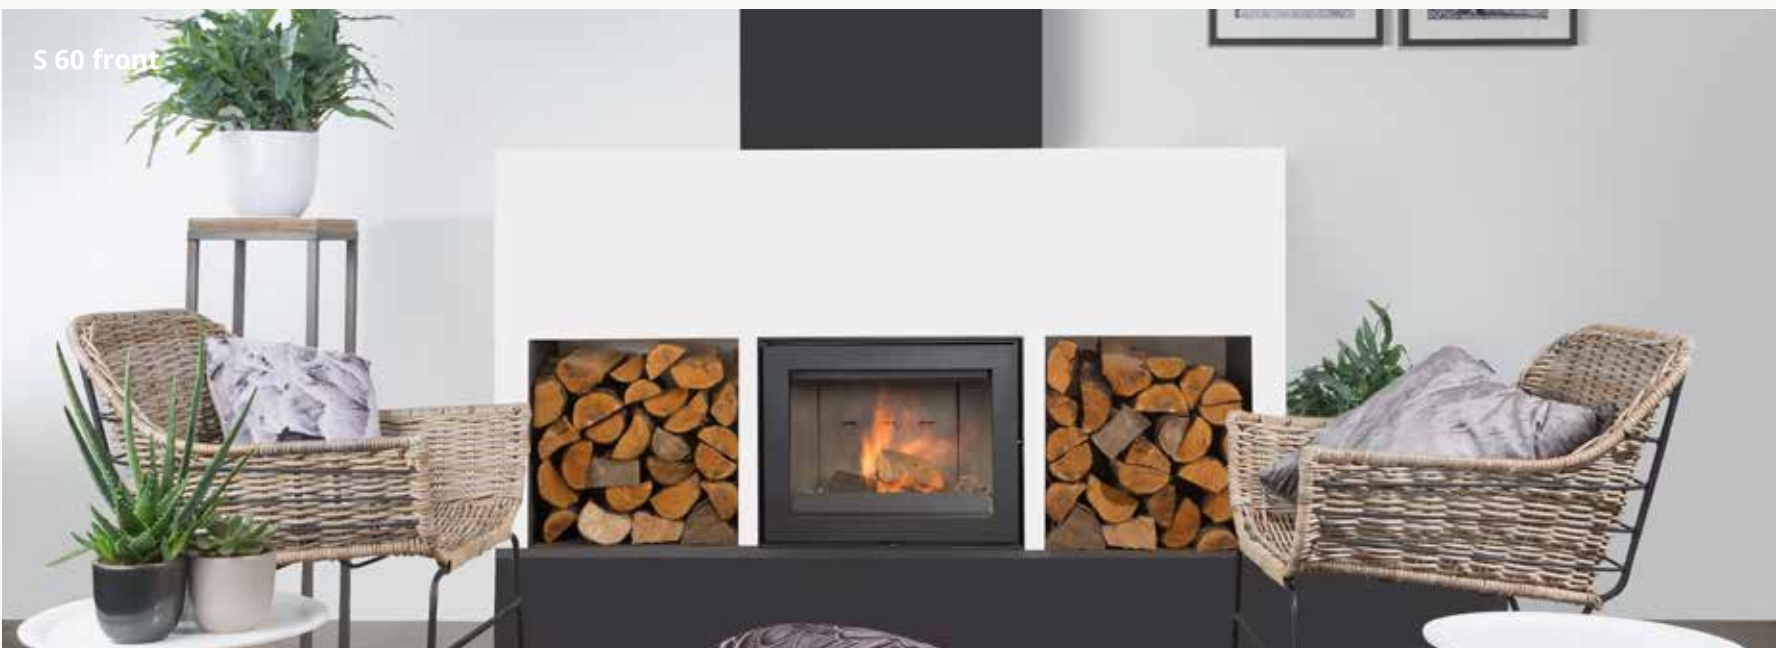

S 60 front

S60 front: Black | 5-7 kW
S68 front: Black | 6-8 kW
S75 front: Black | 8-10 kW

Ø 150	% 77,0	→	🔌	B²
Ø 150	% 79,0	→	🔌	B²
Ø 150	% 75,0	→	🔌	B²

W i²

Energy Efficiency Scale:

- A⁺⁺
- A⁺
- **A** ←
- B
- C
- D
- E
- F
- G

wanders
fires & stoves