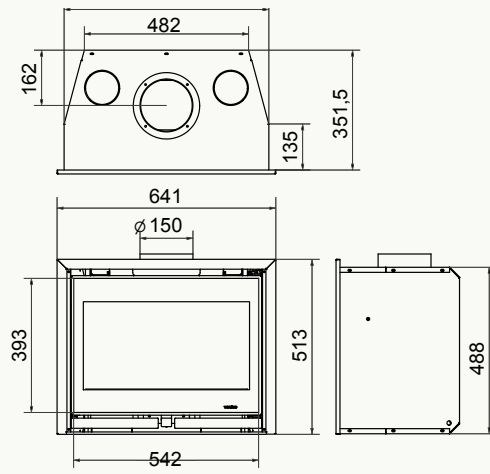

Square 60 front