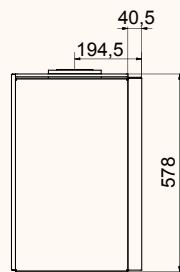

Square 40G

Square 40G Wall

Square 40G left

Black | In: 5,3 kW

wanders
fires & stoves

Square 60G

Square 60G front

Square 60G left/right