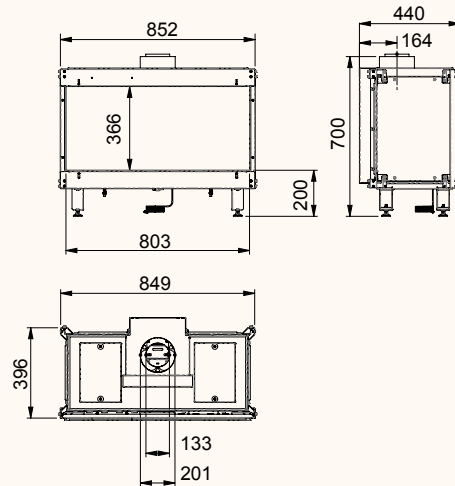

Danta 500 / 800

Danta 500

Danta 800