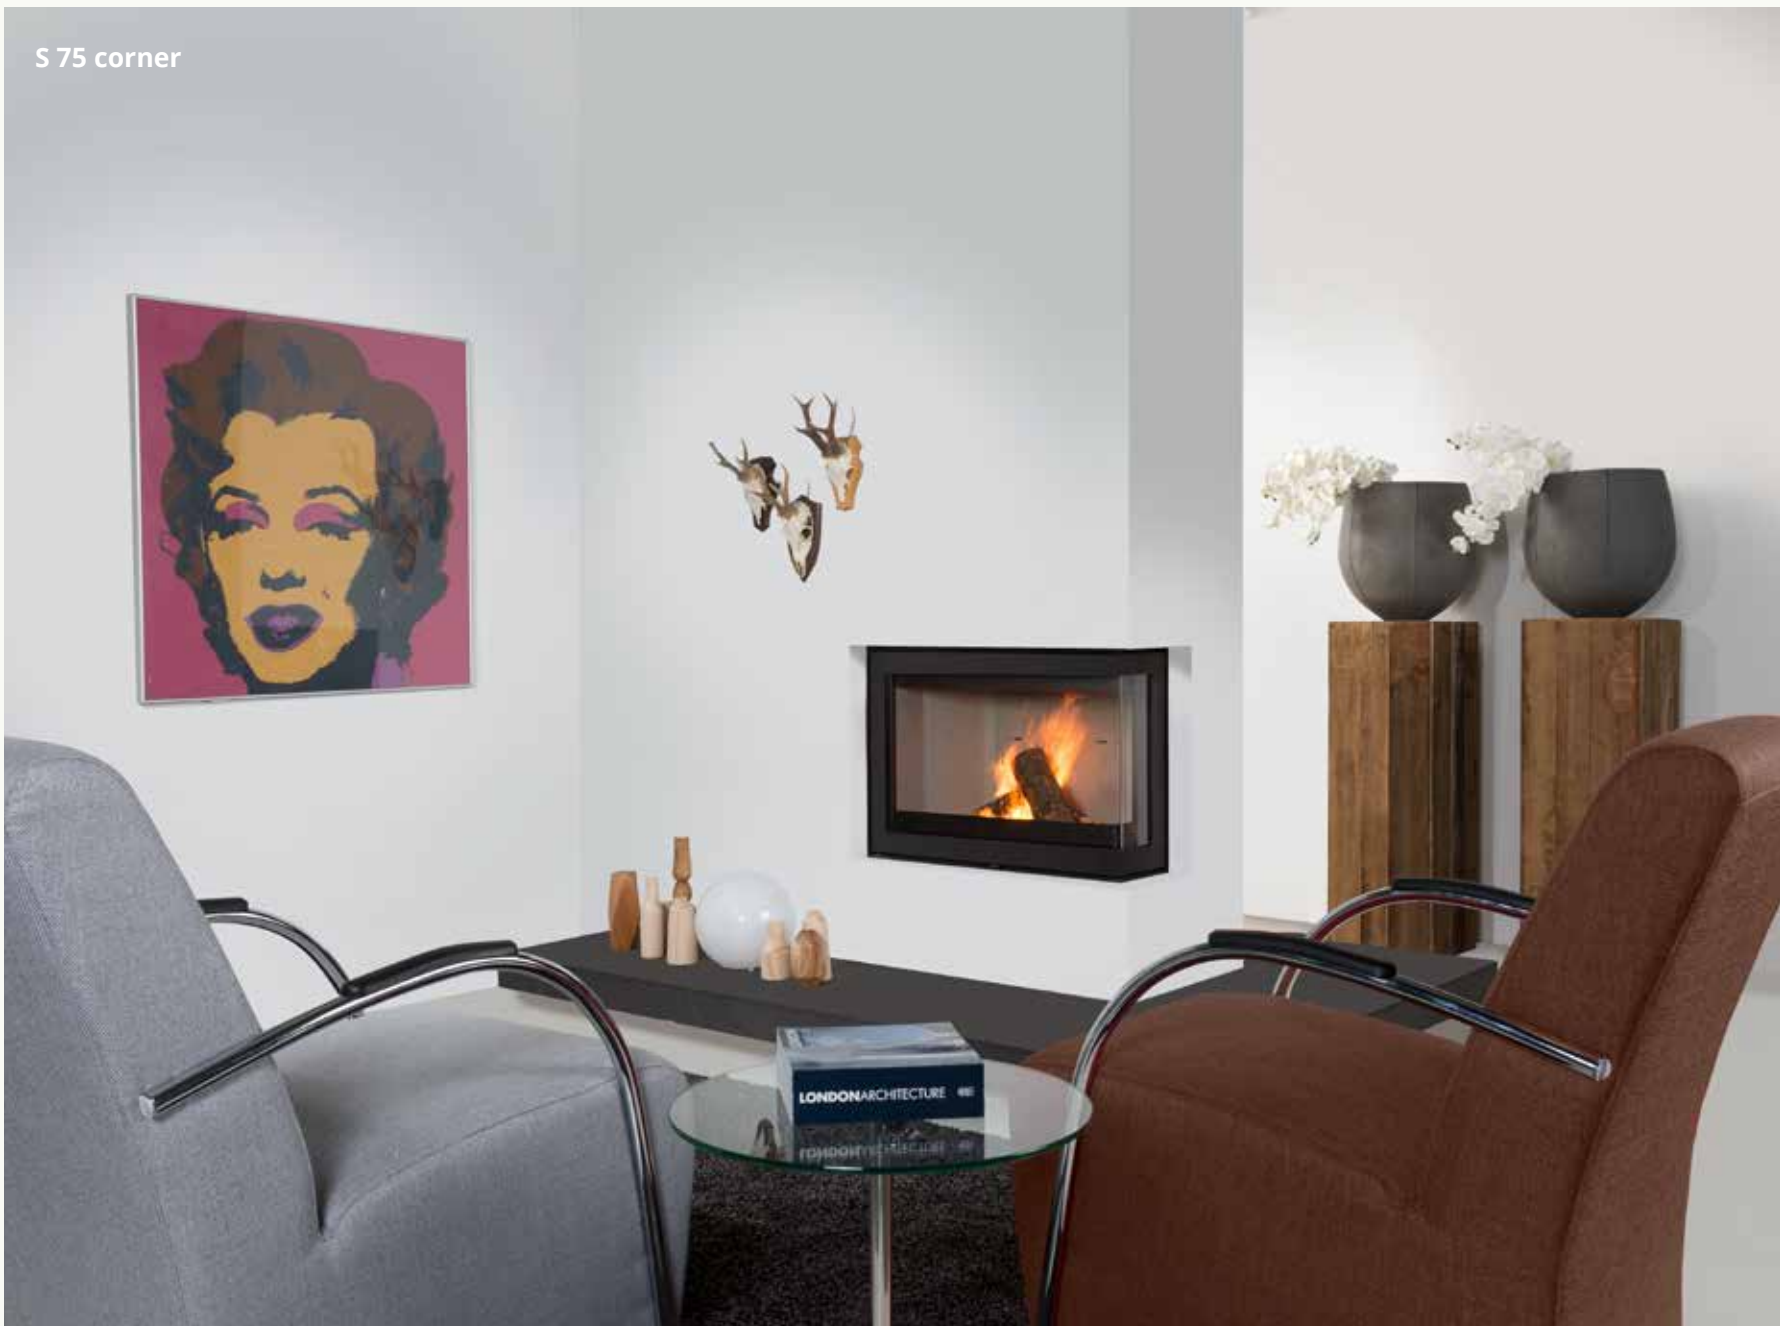

S 75 corner

S 75 corner