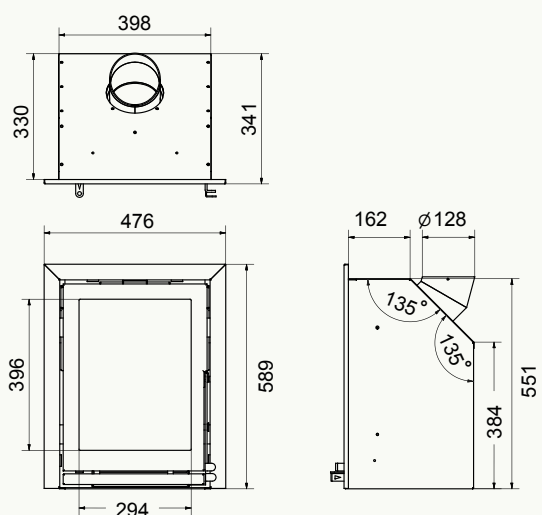

Marvic

Marvic

Black | 5-8 kW