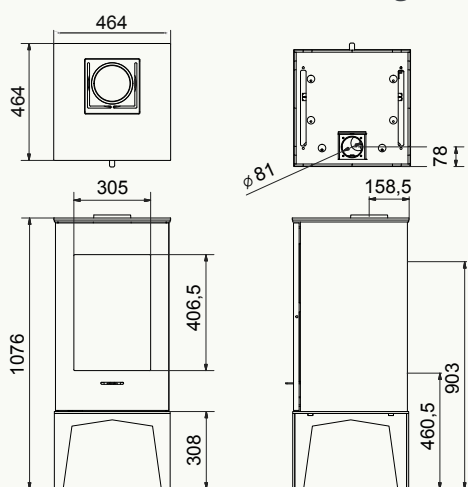

Square 75 tunnel: Black | 10-12 kW

Jules: Black | 10-12 kW

wanders
fires & stoves

Elm

Elm original

Elm base M

Elm base L

Elm original