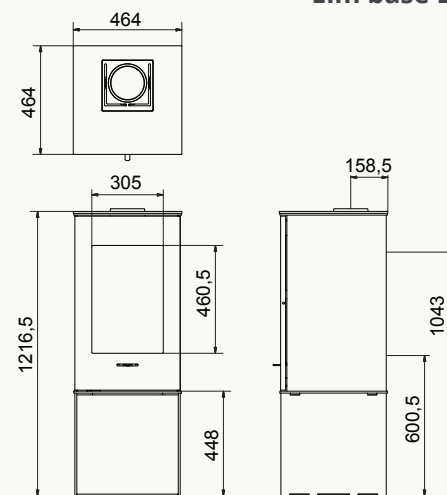

Square 75 tunnel: Black | 10-12 kW

Jules: Black | 10-12 kW

wanders
fires & stoves

Elm

Elm original

Elm base M

Elm base L

Elm original