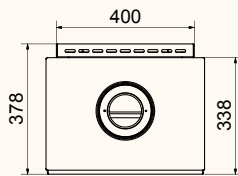

Square 40G

Square 40G Wall

Square 40G left

Black | In: 5,3 kW

wanders
fires & stoves

Square 60G

Square 60G front

Square 60G left/right