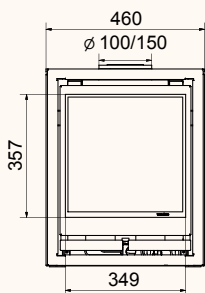

Square 40G

Square 40G Wall

Square 40G left

Black | In: 5,3 kW

wanders
fires & stoves

Square 60G

Square 60G front

Square 60G left/right