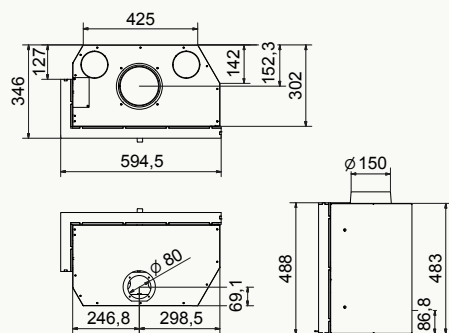

Ø 150	% 77,0	→	🔌	B ²
Ø 150	% 79,0	→	🔌	B ²
Ø 150	% 75,0	→	🔌	B ²

W i²

Energy Efficiency Scale:

- A⁺⁺
- A⁺
- A** ←
- B
- C
- D
- E
- F
- G

wanders
fires & stoves

S 60 / 75 corner

S 60 corner

S 75 corner