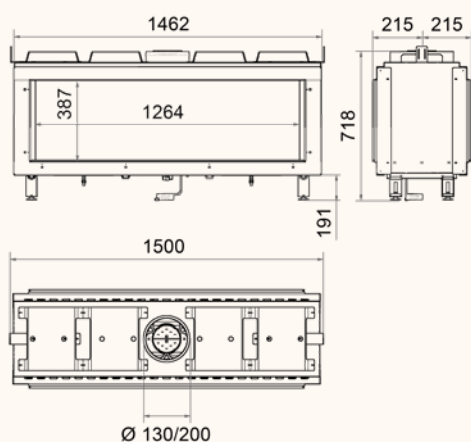

Koto

Koto

Koto inside/outside