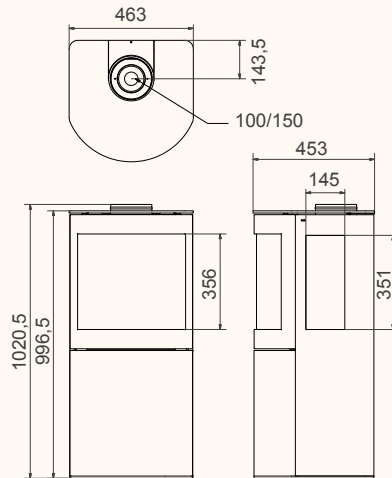

Balsa 100

Balsa Wall

Balsa Wall

Balsa 100

Balsa 75 T

Balsa 75 / 100

Black | In: 6,2 kW

Energy efficiency scale: