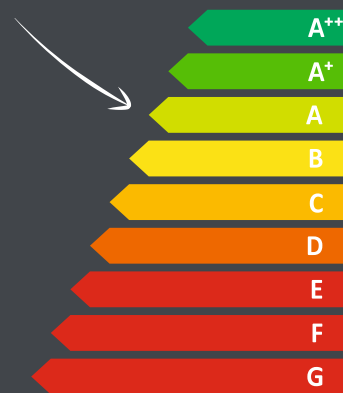

Ø 150	% 77,0	→	🔌	B ²
Ø 150	% 79,0	→	🔌	B ²
Ø 150	% 75,0	→	🔌	B ²

W i²

Energy Efficiency Scale:

- A⁺⁺
- A⁺
- A** ←
- B
- C
- D
- E
- F
- G

wanders
fires & stoves

S 60 / 75 corner

S 60 corner

S 75 corner

Elm M

Elm L

Elm L

Elm L

Elm: Black | 5-7 kW

wanders
fires & stoves

Oak

Oak