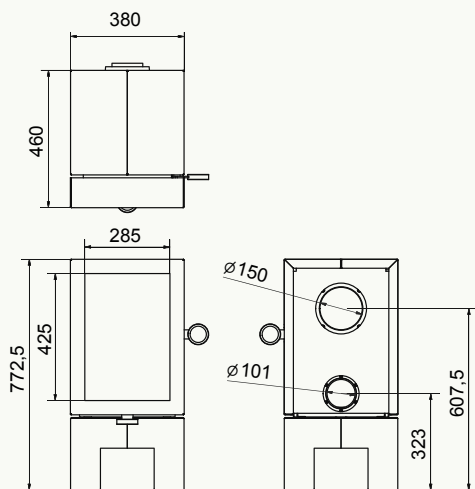

Oak

Oak

Oak Concrete Grey