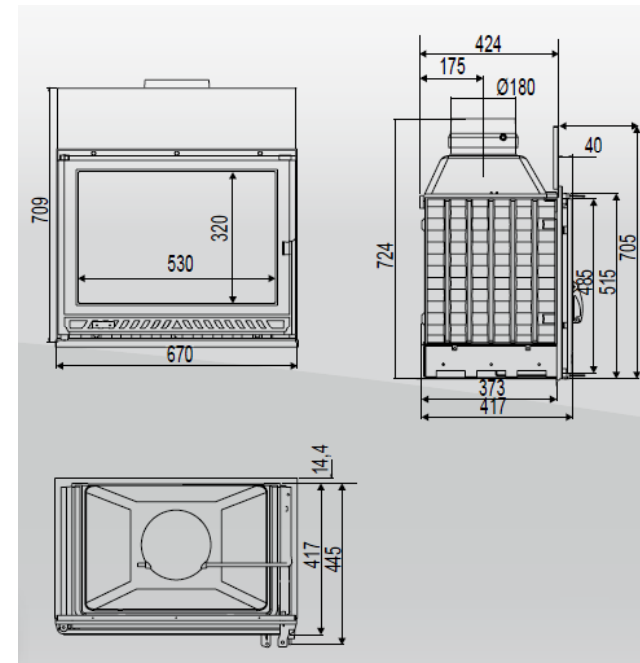

ASTRA 2

- CAST IRON FIREBOX

- **Cast iron**
- Nominal power : 10 kW
- Maximum length of the logs : 50 cm
- Efficiency: 77,5 %
- Heating surface : 55 to 155 sq.m.
- Clean glass system
- Ashpan accessible while the appliance is in use
- External air intake
- Optional warm air distribution set and legs

- FRONT PROTECTION COVER

DIMENSIONS L x H x W (cm) : 67 x 72 x 42
SMOKE FLUE DIAMETER : 180 mm