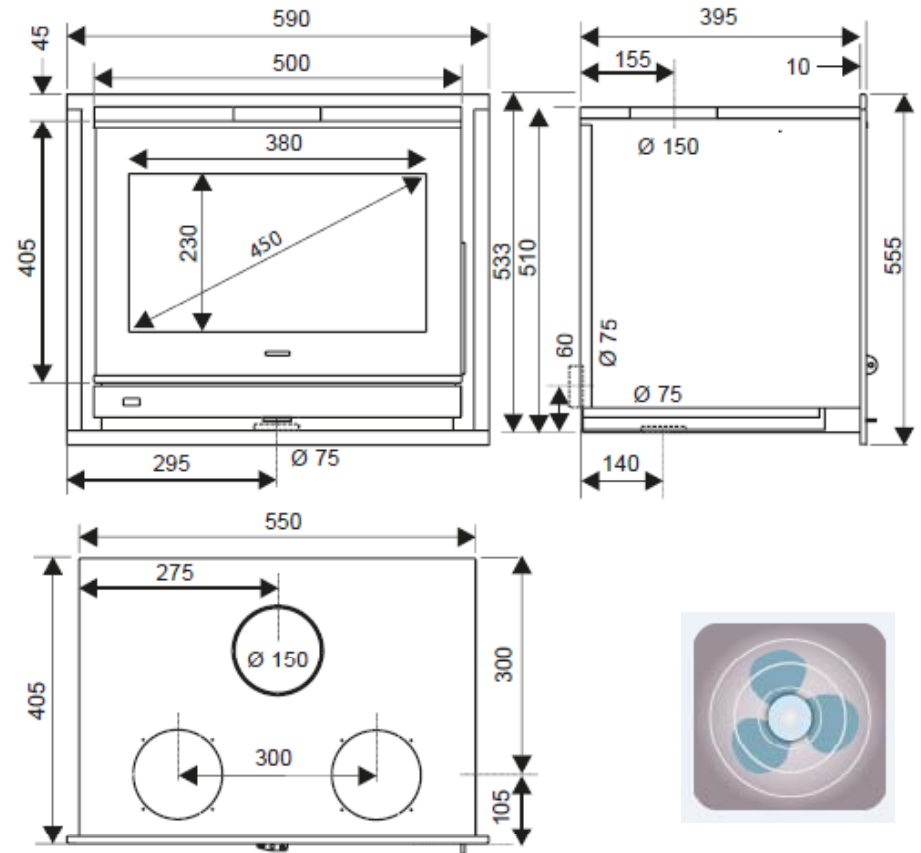

# NEO 55

- PROTECTING FAIRING
  - AIRTIGHT FIREPLACE/INSERT
  - FRAME INCLUDED
- Nominal output : 6 kW
  - Power modulation : 3 to 10 kW
  - Maximum length of the logs : 33 cm
  - Efficiency: 80 %
  - Heating surface : 50 to 120 sq.m.
  - Clean glass system
  - Removable smoke deflector
  - External air intake
  - Warm air distribution set included
  - Optional turbine
  - Eco Design / Energy class A+

DIMENSIONS L x H x W (cm) : 59 x 55,5 x 40,5  
SMOKE FLUE DIAMETER : 150 mm