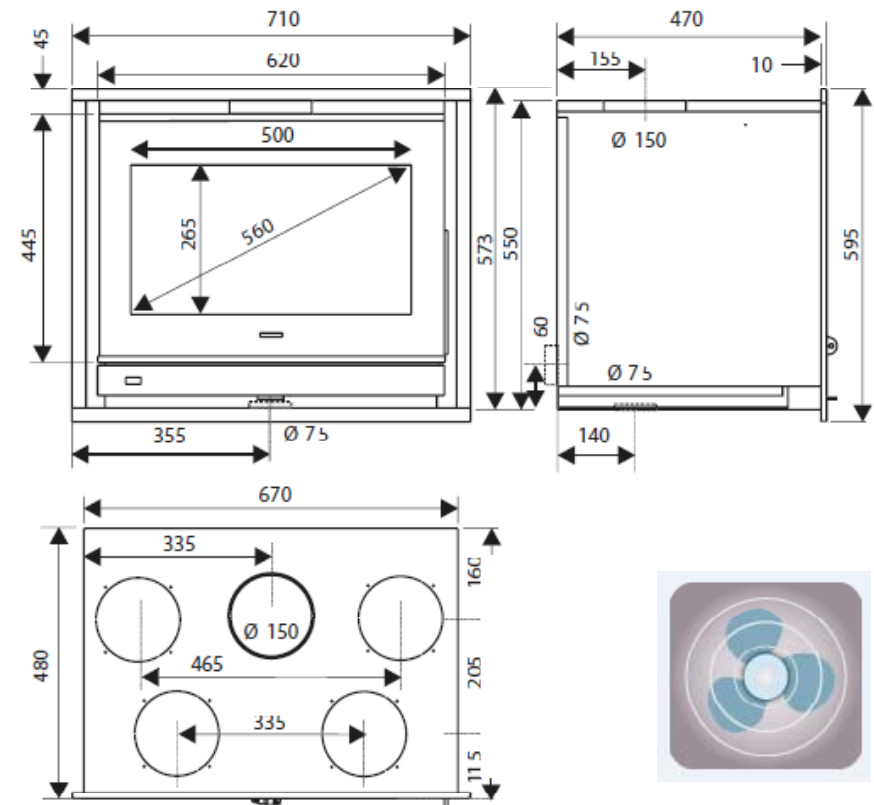

NEO 67

- PROTECTING FAIRING
 - AIRTIGHT FIREPLACE/INSERT
 - FRAME INCLUDED
- Nominal output : 8 kW
 - Power modulation : 5 to 14 kW
 - Maximum length of the logs : 50 cm
 - Efficiency: 80 %
 - Heating surface : 65 to 160 sq.m.
 - Clean glass system
 - Removable smoke deflector
 - Externl air intake
 - Warm air distribution set included
 - Optional turbine
 - Eco Design / Energy class A+

DIMENSIONS L x H x W (cm) : 71 x 59,5 x 48
SMOKE FLUE DIAMETER : 150 mm