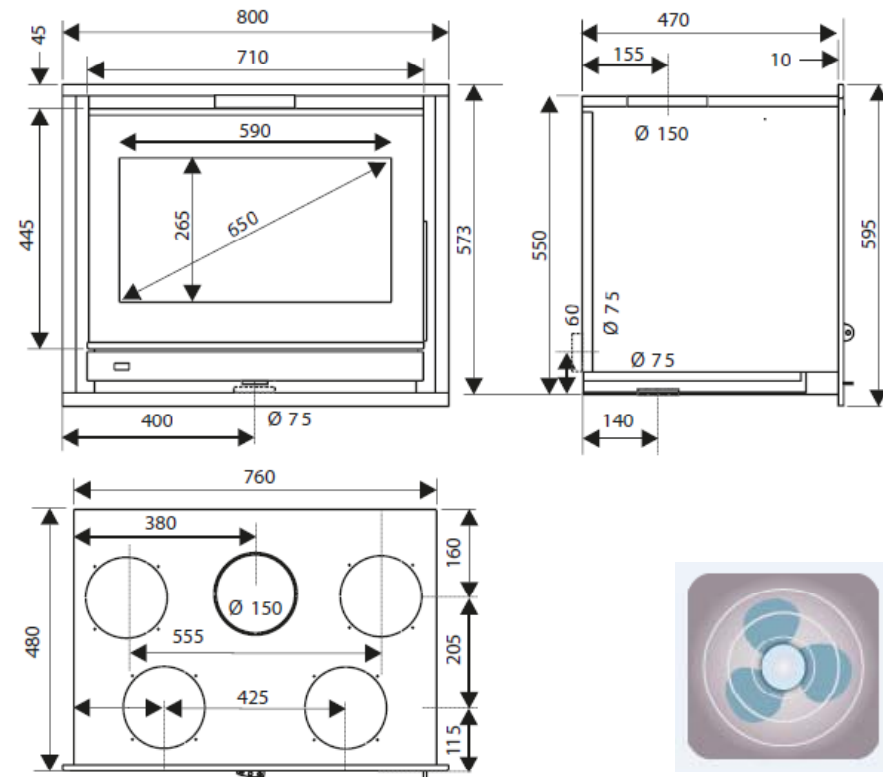

Néo 76 16/9ème

- PROTECTING FAIRING
- AIRTIGHT FIREPLACE/INSERT
- FRAME INCLUDED

- Nominal output : 10 kW
- Power modulation : 7 to 14 kW
- Maximum length of the logs : 50 cm
- Efficiency: 78 %
- Heating surface : 80 to 200 sq.m.
- Clean glass system
- Removable smoke deflector
- Externl air intake
- Warm air distribution set included
- Optional turbine
- Eco Design

DIMENSIONS L x H x W (cm) : 80 x 59,5 x 48
SMOKE FLUE DIAMETER : 150 mm