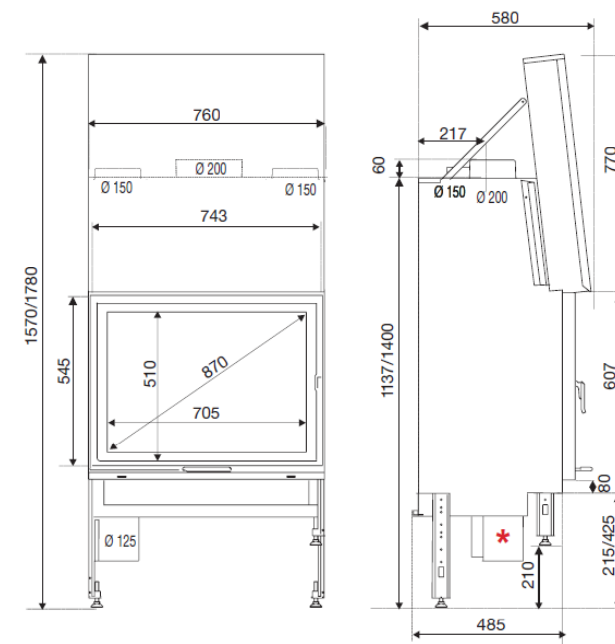

# UNIVERS 201 B PACK-PN

- LARGE VIEW OF THE FIRE
- LIFT-UP DOOR
- POSSIBLE USE IN OPEN FIRE MODE

- Nominal output : 13 kW
- Power modulation : 6 to 16 kW
- Maximum length of the logs : 50 cm
- Efficiency: 72,5 %
- Heating surface : 105 to 260 sq.m.
- Clean glass system
- Removable smoke deflector
- Ashpan accessible while the appliance is in use
- Warm air distribution set included
- Optional turbine set
- Energy class A

DIMENSIONS L x H x W (cm) : 76 x 157/178 x 58  
SMOKE FLUE DIAMETER : 200 mm