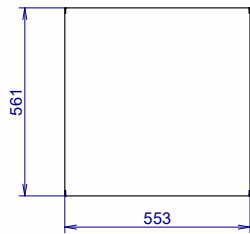

Cube 600 True Vision

Grill stone (option)

Cube 500 True Vision

Modular system with removable tank for gas cylinder