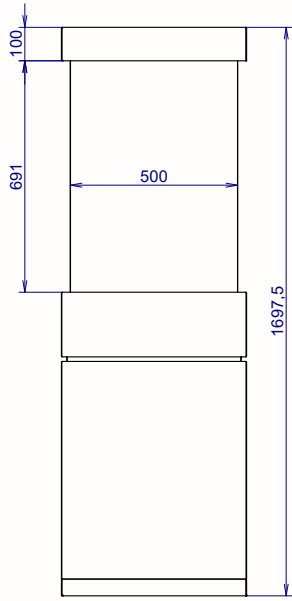

Cube 600 True Vision

Grill stone (option)

Cube 500 True Vision

Modular system with removable tank for gas cylinder