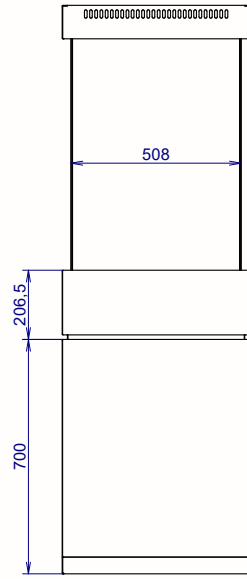

Cube 600 True Vision

Grill stone (option)

Cube 500 True Vision

Modular system with removable tank for gas cylinder