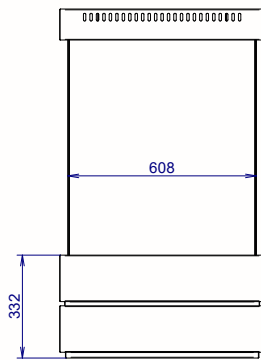

Cube 600 True Vision

Grill stone (option)

Cube 500 True Vision

Modular system with removable tank for gas cylinder