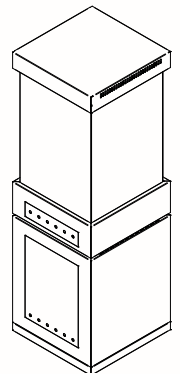

Cube 600 True Vision

Grill stone (option)

Cube 500 True Vision

Modular system with removable tank for gas cylinder