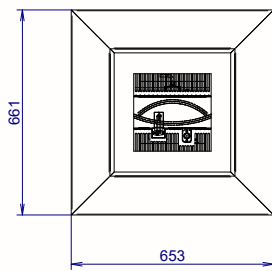

Cube 600 True Vision

Grill stone (option)

Cube 500 True Vision

Modular system with removable tank for gas cylinder