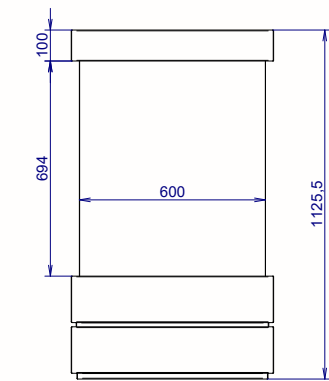

Cube 600 True Vision

Grill stone (option)

Cube 500 True Vision

Modular system with removable tank for gas cylinder